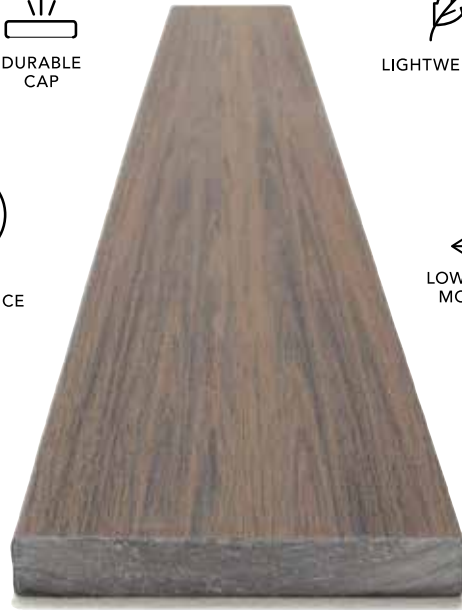

SURESTONE™ TECHNOLOGY

There's no uncertainty here.

From the first plank to every moment after, the possibilities are endless. And the performance is absolute. This is decking done differently through mineral-based ingenuity. With a durability that embraces the seasons and peace of mind that lasts a lifetime, any outdoor living space can now be transformed into a year-round sanctuary.

And by combining distinctly natural wood-grain patterns with rich colours, it's never been easier for your outside space to become an extension of you.

A space that must be seen, touched, and stood upon to be believed. The decking bar has been raised and the difference is unmistakable.

You can be sure of it.

DURABLE
CAP

LIGHTWEIGHT

LOW
MAINTENANCE

LOW THERMAL
MOVEMENT

WATER &
GROUND SAFE