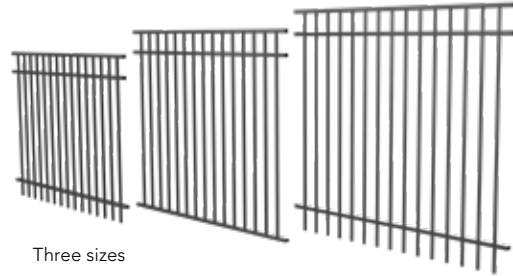

ALUMINUM FENCE SYSTEMS

Give your yard the perfect finishing touch with Deckorators® Aluminum Fence solutions. Whether you're looking to define property lines, add a decorative element, or enhance the security of your outdoor space, Deckorators Aluminum Fences are designed to meet your needs with systems that are available in three different heights. Made with durable, powder-coated aluminum, Deckorators fence combine aesthetic appeal with lasting durability to ensure a functional environment for years to come.

NEW

PRE-ASSEMBLED ALUMINUM FENCE PANELS

- Made with durable, powder-coated aluminum in a Textured Black finish
- Available in three sizes:
  - 48" x 72" Standard Bottom
  - 54" x 72" Flush Bottom
  - 60" x 72" Standard Bottom
- Aluminum Fence Post
  - 2" x 2" posts available in various heights for wall corner, line, and end applications
  - Sold separately

Three sizes

PRE-ASSEMBLED WELDED ALUMINUM FENCE GATES

- Available sizes:
  - 48" x 48"
  - 54" x 48"
  - 60" x 48"
  - 48" x 60"
  - 54" x 60"
  - 60" x 60"
- Includes welded gate panel, post caps, mounting hardware and D&D TRUClose® hinges and latch