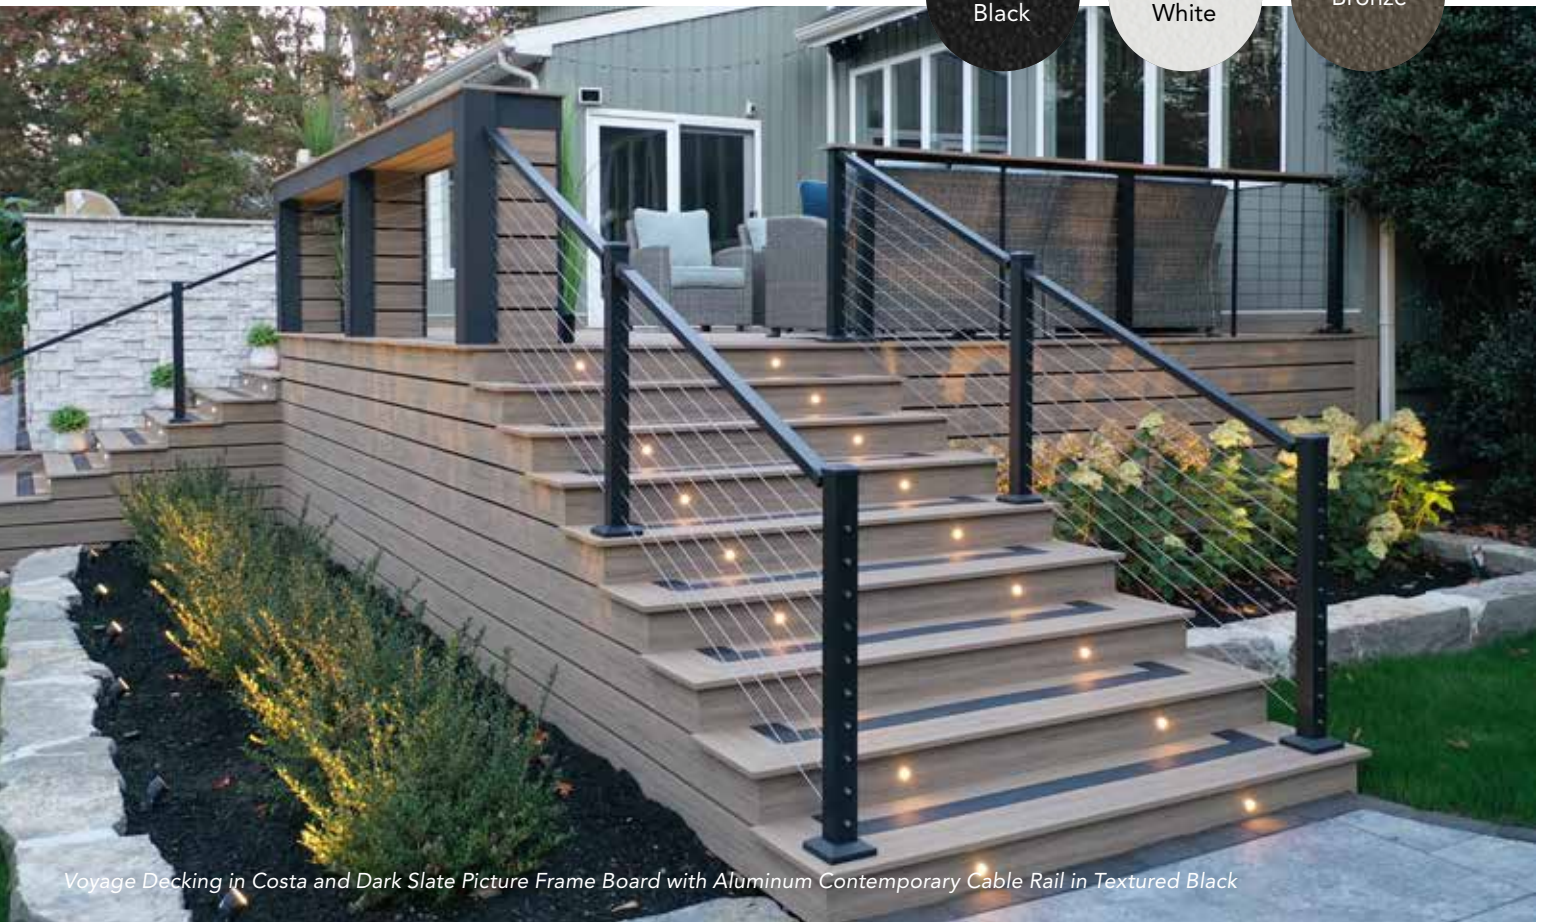

Voyage Decking in Costa and Dark Slate Picture Frame Board with Aluminum Contemporary Cable Rail in Textured Black