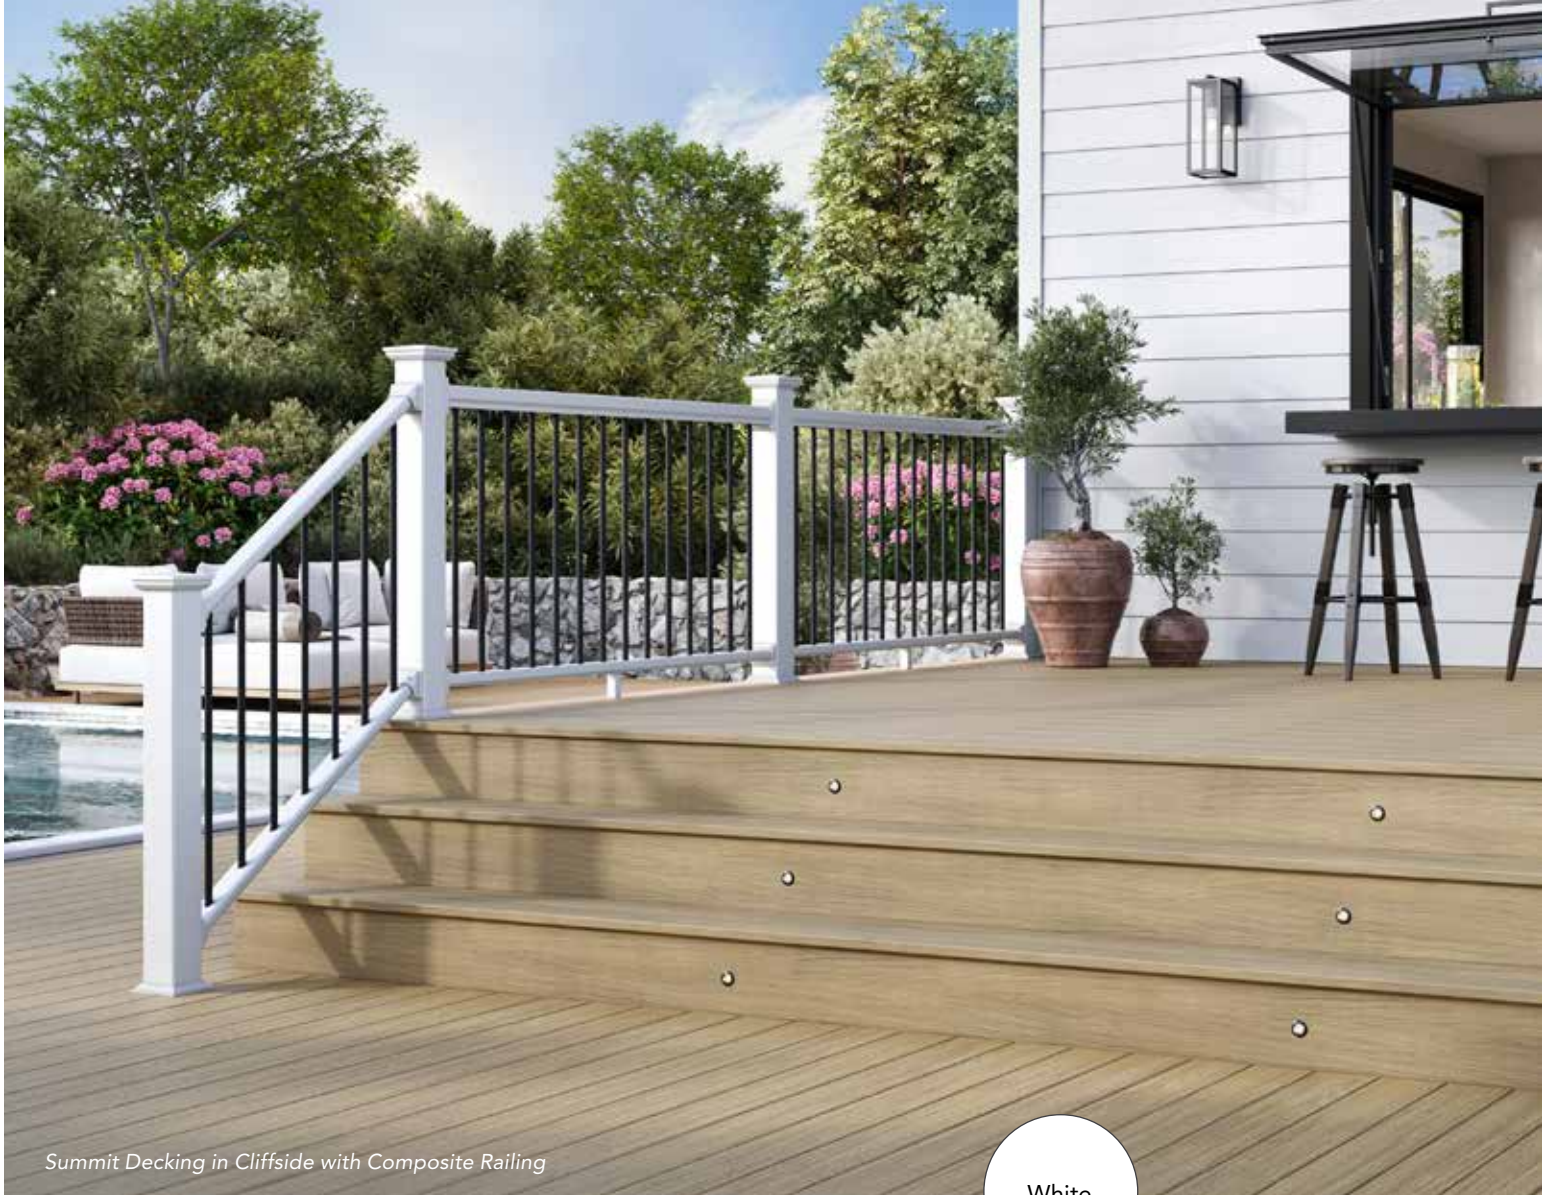

Summit Decking in Cliffside with Composite Railing

White

COMPOSITE RAILING

- Pre-routed top and bottom rails
- Available in 6' and 8' on-center lengths when installing with 4x4 posts
- 36" rail height
- 4x4 post sleeve kits sold separately
- 6' and 8' stair rail kits available
- 22½- and 45-degree angle brackets available

NEW