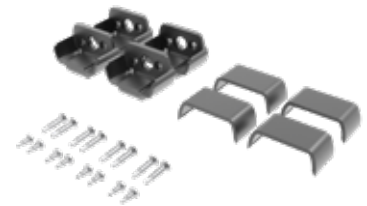

Two-piece brackets for Rapid Rail