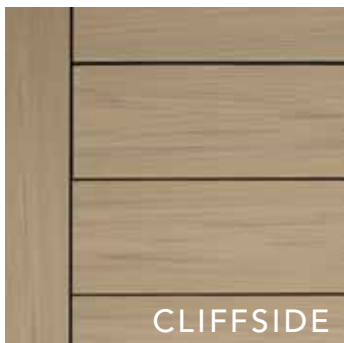

**GROOVED-EDGE
PROFILE**

Width: 5½"
Length: 12', 16', 20'

**SOLID-EDGE
PROFILE**

Width: 5½"
Length: 16', 20'

TRACTION

Fascia available in 1 1/4" in 12' lengths