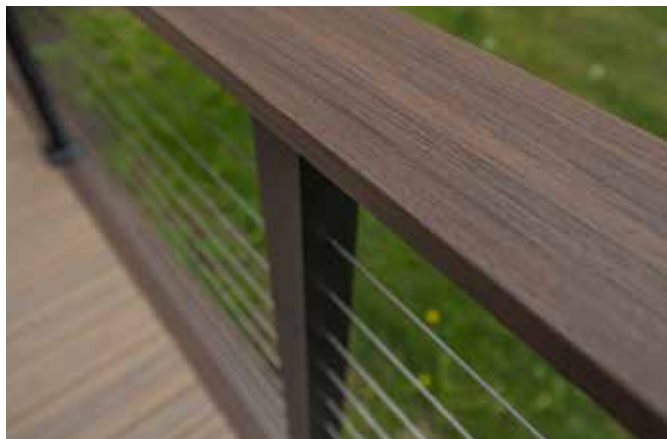

## LATTICE

- Plastic lattice available in 4' x 8' sheets
- Ideal for deck skirting, privacy walls or other decorative projects

Scan QR code to view color options:

Classic Diamond

Privacy Diamond

Square