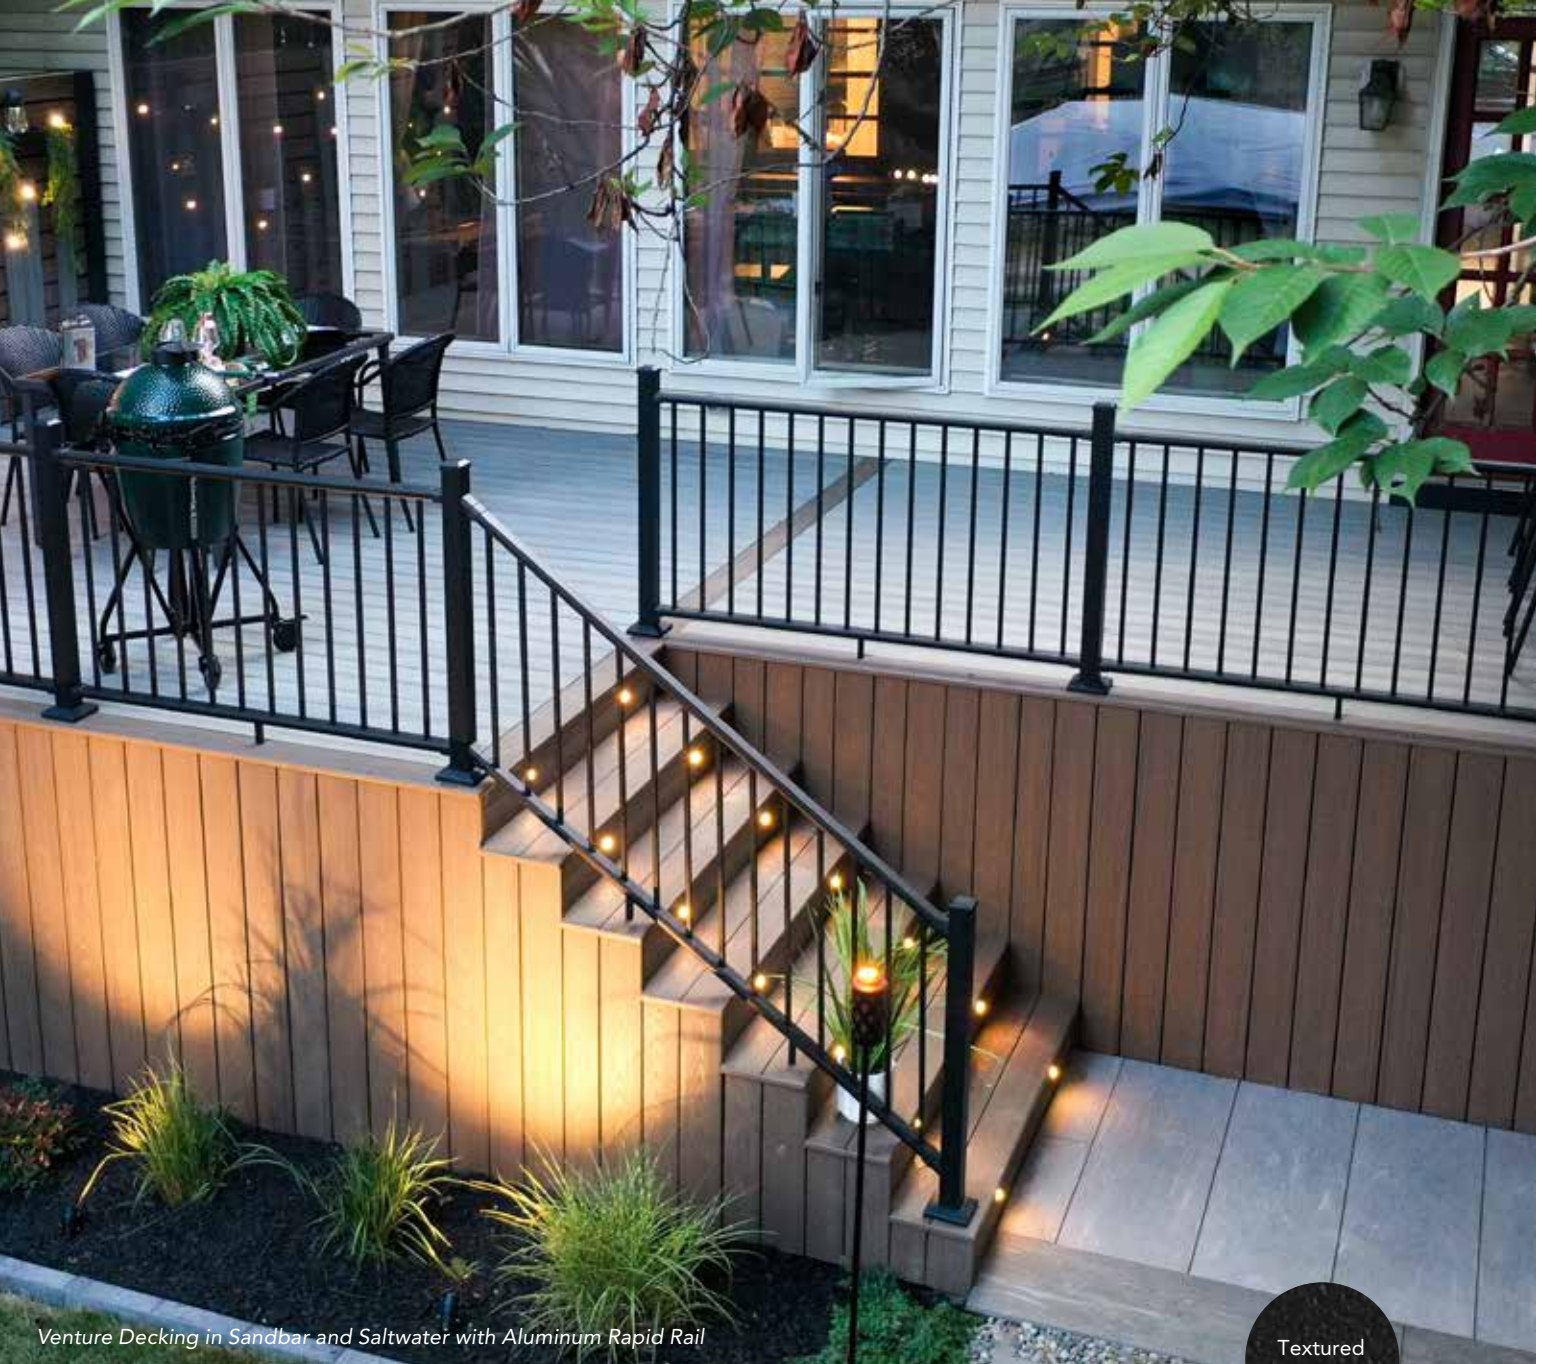

Venture Decking in Sandbar and Saltwater with Aluminum Rapid Rail

Textured
Black

RAPID RAIL

- Modern design with square balusters
- 6' and 8' on-center lengths when installing with 2½" posts
- 6' and 8' stair sections available
- Two-piece rails and brackets with drop-through balusters
- Works with Deckorators® 2½" and 4" aluminum posts
- Continuous stair bracket creates a seamless over-the-post solution that meets residential building requirements for graspability and continuity
- Bracket alignment install template available for easy installation
- Horizontal angle brackets available