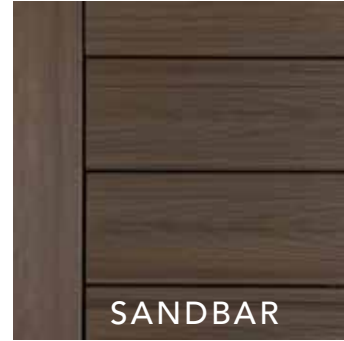

# VENTURE DECKING

**GROOVED-EDGE  
PROFILE**

Width: 5½"  
Length: 12', 16', 20'

**SOLID-EDGE  
PROFILE**

Width: 5½"  
Length: 12', 16', 20'

*Fascia available in 11¼" in 12' lengths*

SANDBAR

SALTWATER