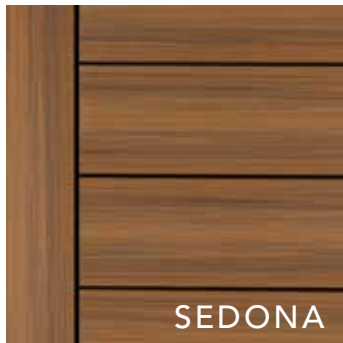

# VOYAGE DECKING

**Grooved-edge Profile**

Width: 3½", 7¼"  
Length: 20'

Width: 5½"  
Length: 12', 16', 20'

**Solid-edge Profile**

Width: 3½", 7¼", 9¼"  
Length: 20'

Width: 5½"  
Length: 16', 20'

**1 1/4" - Step Tread**