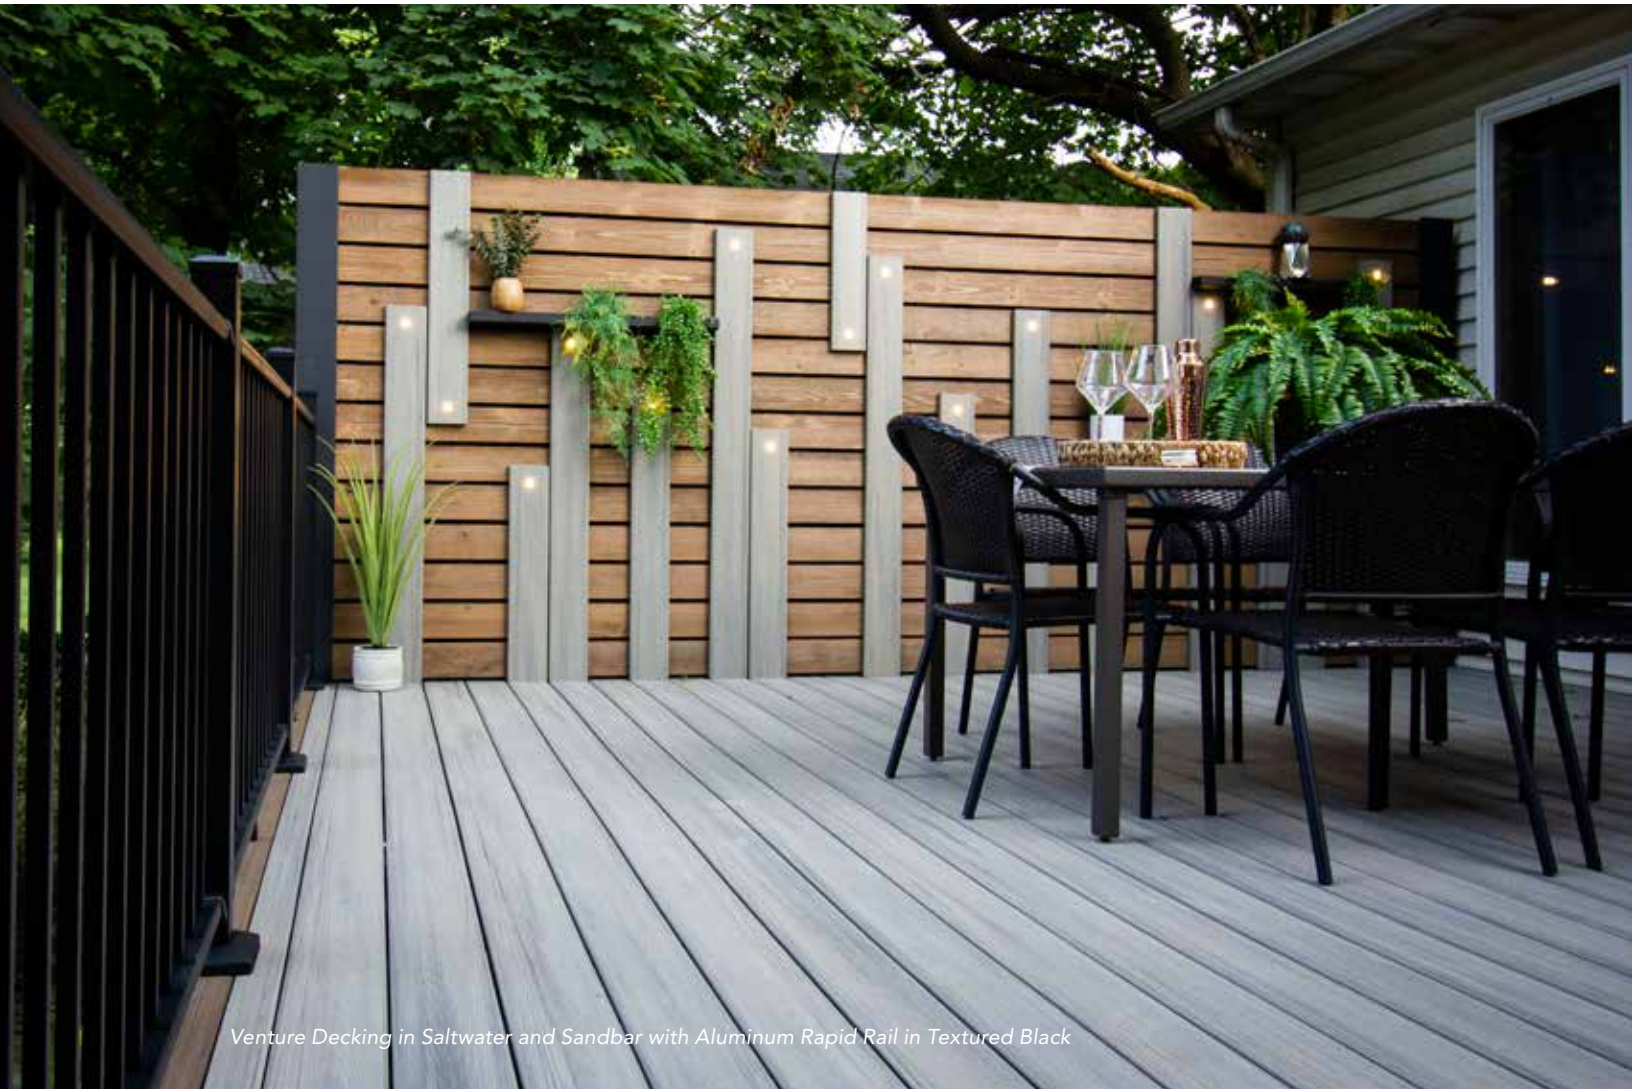

# VENTURE DECKING

**GROOVED-EDGE  
PROFILE**

Width: 5½"  
Length: 12', 16', 20'

**SOLID-EDGE  
PROFILE**

Width: 5½"  
Length: 12', 16', 20'

*Fascia available in 11¼" in 12' lengths*

SANDBAR

SALTWATER