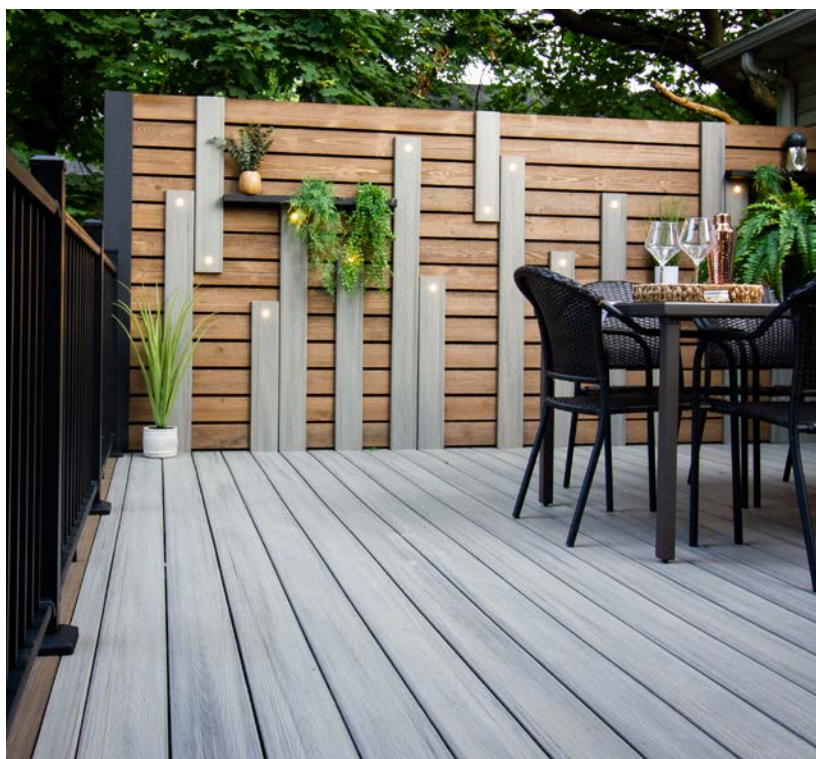

# CONTENTS

TABLE OF CATEGORY CONTENTS	PAGE
WPC Decking & Fascia	3
SureStone™ Decking & Fascia	5
Fastening Systems	9
Joist & Flashing Tape	13
Low Voltage Deck Lighting	14
Balusters	15
Connectors	19
Post Caps & Trim	21
Privacy Screen Kit	25
Aluminum Rapid Rail	26
Aluminum Contemporary Railing	31
Aluminum Contemporary Cable Railing	37
Composite Railing	41
Secondary Handrail	43
Decking & Railing Accessories	44
Lattice	46